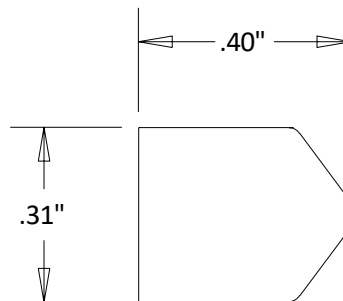

CSM3P SMA/Male Red Plastic Dust Cap For Female Connectors

Rev 000

Materials

Body PVC

ROHS Compliant

Outline

Dimensional Tolerances

.X	±.030
.XX	±.010
.XXX	±.005